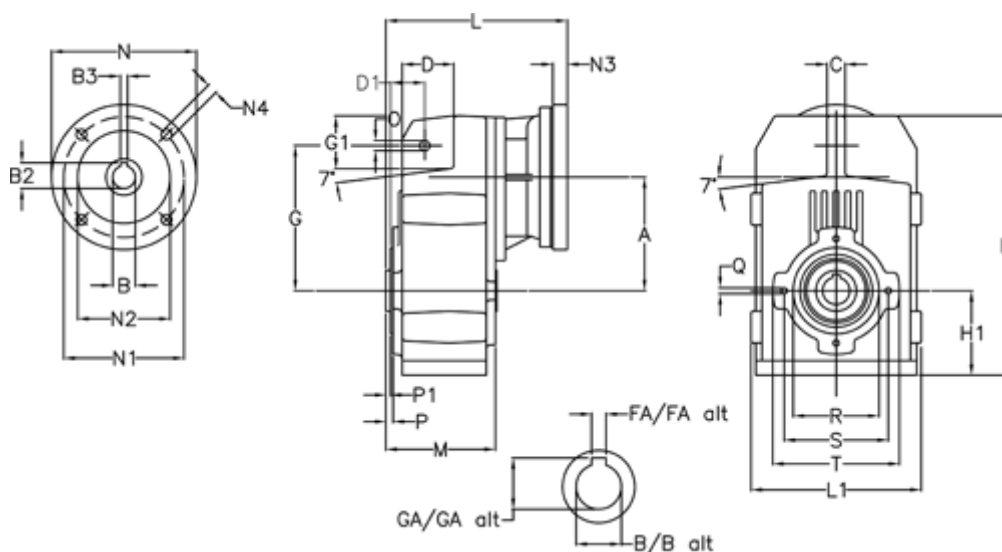

Article number: 29560401714230
 Description: Shaft mounted gear
 A412H40-17,1-P80B5

Measures

A = 175.75	FA = 12	M = 144.0	Q = M12x19
B = 40	G = 218	N = 200	R = 130
B1 = 19	G1 = 97.5	N1 = 165	S = 165
B2 = 21.8	GA = 43.0	N2 = 130	T = 200
B3 = 6	H = 389.0	N4 = M10x20	
C = 16	H1 = 116.0	O = 14	
D = 79.0	L = 265.5	P = 7.5	
D1 = 56.5	L1 = 242	P1 = 3.5	